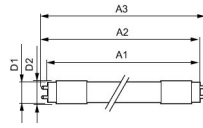

Specifications Philips LED Tube T8 CorePro (UN) Ultra Output 23W 3500lm - 840 Cool White | 150cm Replaces 58W

[View Product](#)

General Information

SKU	248775
EAN	8720169200043
Brand	Philips
Manufacturer Name	CorePro LEDtube UN 1500mm UO 23W840 T8
Full box quantity	20
Any Lamp all-in warranty	3 Years
Energy efficiency class	D
Average Lifetime (h)	50000
Voltage (V)	220-240

LED Tube Output Ultra Output

Bulb finish Frosted

Housing Glass

Series CorePro

Dimensions

Length 150cm

Length (mm) 1514

Diameter (mm) 28