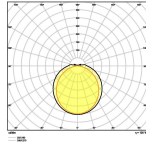

Specifications Multipack 4x Ledvance LED Waterproof Batten 50W 6100lm - 840 Cool White | 150cm

[View Product](#)

General Information

SKU	257367
EAN	8719157069113
Brand	Ledvance
Manufacturer Name	Multipack 4x DP COMP 1500 V 50W 840 IP66 PS LEDV
Any Lamp all-in warranty	5 Years
Average Lifetime (h)	75000

Technical Information

Technology	LED Integrated
Voltage (V)	220-240
Dimmable	Not Dimmable
Colour of Light	White
Colour Code	840 Cool White
Colour temperature (Kelvin)	4000 Cool White
Colour Rendering (Ra)	80-89
Light colour options	Single Color
Luminous Efficacy (lm/W)	123
Power factor	>0.90
Including bulb	Yes
Length	150cm