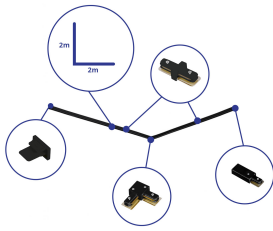

## Specifications Bright Choice Rail Set 1-Phase L 2 x 2 Meter Black | incl. End Cap, Power Connector and L - Connector

[View Product](#)

### General Information

SKU	254106
EAN	8719157064828
Brand	Bright Choice
Manufacturer Name	Complete L shaped 1-Phase Track Set Black – 2 x 2 meter incl. End Cap, Power Connector and L -Conne
Full box quantity	1
Any Lamp all-in warranty	3 Years

### Technical Information

Colour of the Fixture	Black
Product Type Category	Accessory - 1-Phase Track

### Dimensions

Length (mm)	1000
Height (mm)	20
Width (mm)	34