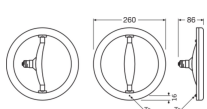

Specifications Osram Circolux LED E27 Frosted 14.5W
1521lm - 827 Extra Warm White | Replaces 100W

[View Product](#)

General Information

SKU	242635
EAN	4058075606999
Brand	Osram
Manufacturer Name	LED CIRCOLUX 14,5W/827 230VFRE274X1 OSRAM
Full box quantity	4
Any Lamp all-in warranty	4 Years
Energy efficiency class	F
Average Lifetime (h)	15000

Technical Information

Technology	LED
Product Type Category	E27 LED
Voltage (V)	220-240
Dimmable	Not Dimmable
Cap / Base	E27 (Edison screw)
Colour Code	827 Extra Warm White
Colour temperature (Kelvin)	2700 Extra Warm White
Colour Rendering (Ra)	80-89
Colour of Light	White
Light colour options	Single Color
Luminous Efficacy (lm/W)	105

Type of sensor	No Sensor
----------------	-----------

Lamp Information

Bulb finish	Frosted
-------------	---------

Series	Circolux
--------	----------

Dimensions

Diameter (mm)	260
---------------	-----

Shape	Circle
-------	--------