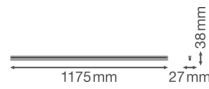

Specifications Ledvance LED Batten Linear Compact 20W 2000lm - 830 Warm White | 120cm

[View Product](#)

General Information

SKU	233347
EAN	4058075099739
Brand	Ledvance
Manufacturer Name	LN COMP BATTEN 1200 20W/3000K LEDV
Any Lamp all-in warranty	5 Years
Average Lifetime (h)	50000

Technical Information

Technology	LED Integrated
Voltage (V)	220-240
Dimmable	Not Dimmable
Colour of Light	White
Colour Code	830 Warm White
Colour temperature (Kelvin)	3000 Warm White
Colour Rendering (Ra)	80-89
Light colour options	Single Color
Luminous Efficacy (lm/W)	100
Power factor	>0.50
Including bulb	Yes
Length	120cm
Product Type Category	LED Batten

Fixture Information