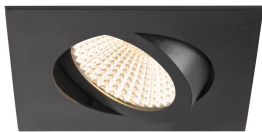

Specifications SLV New Tria 68 Spot Aluminium Black Square 8.3W 705lm 60D - 927 Extra Warm White | Cutout 68mm - Best Colour Rendering - Dimmable

[View Product](#)

General Information

SKU	255662
EAN	4024163277716
Brand	SLV
Manufacturer Name	NEW TRIA 68 rec. ceiling light 2700K 60° IP 20 square BK
Any Lamp all-in warranty	5 Years
Average Lifetime (h)	50000

Technical Information

Technology	LED Integrated
Voltage (V)	220-240
Dimmable	Dimmable
Colour Code	927 Extra Warm White
Colour temperature (Kelvin)	2700 Extra Warm White
Colour Rendering (Ra)	90-99
Colour of Light	White
Light colour options	Single Color
Luminous Efficacy (lm/W)	84.9
Beam Angle (degree)	60
Product Type Category	LED spotlight

Fixture Information

Mounting Method	Recessed
Cut out (mm)	68
Optical Cover	Other
IP-rating	IP20
Operating Temperature	-20 to +35
Housing	Aluminium
Colour of the Fixture	Black
Emergency Lighting	No Emergency Unit
Tiltable	No
Fixture Connection	PI [Push-in connector 3-pole]
Series	New Tria